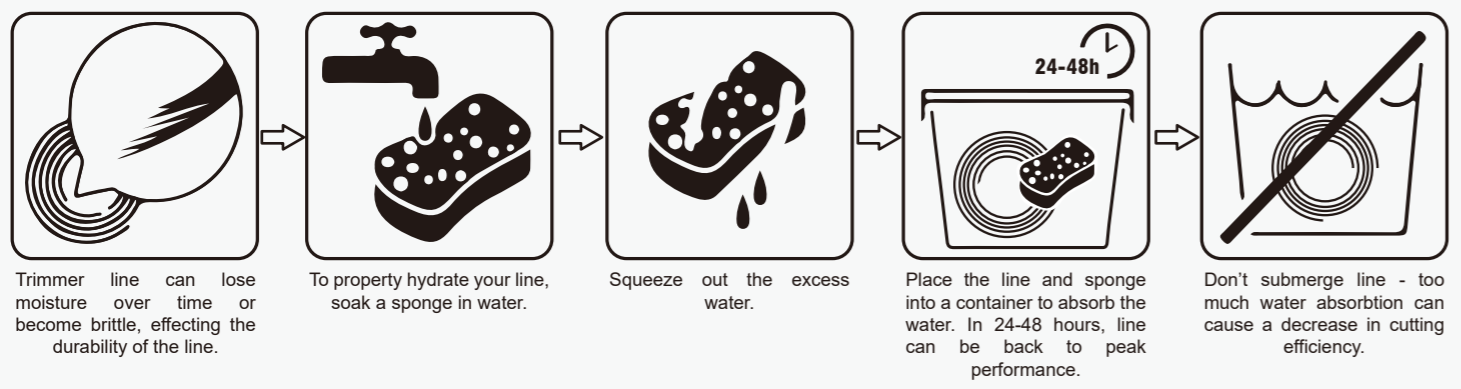

WEED LEVEL

Trimmer Line Tip