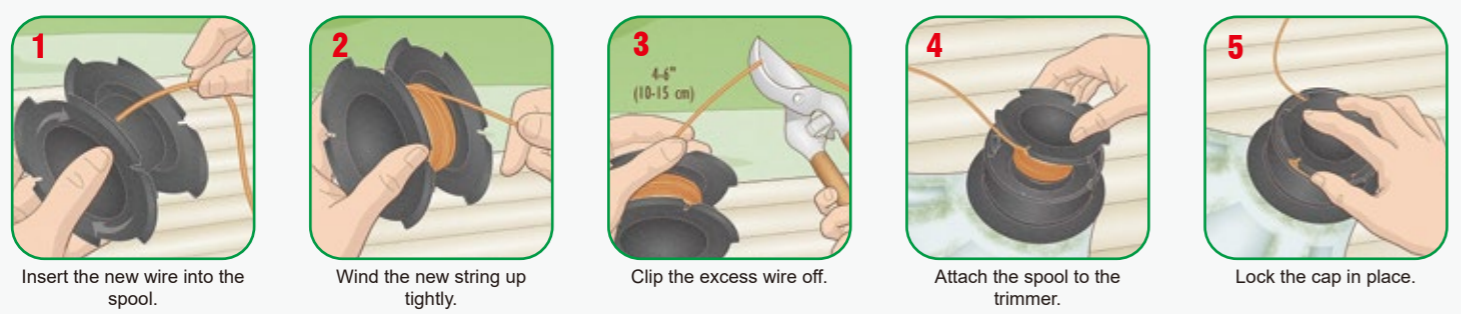

WEED LEVEL

Trimmer Line Tip